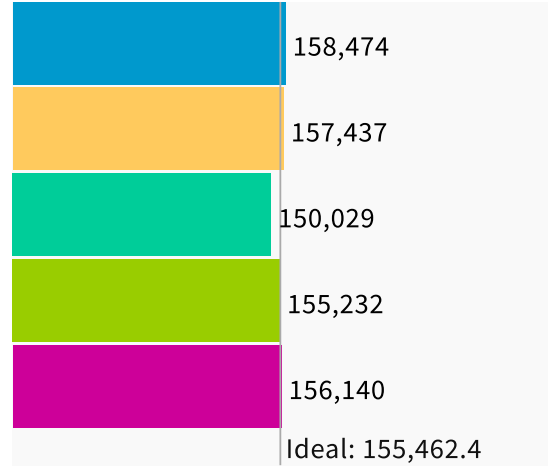

Population Data Layers Evaluation

### Population Balance

① Uses 2020 Decennial Census population with processing by Redistricting Partners on 2020 Blocks.

UNASSIGNED POPULATION: 0

MAX. POPULATION DEVIATION: 3.49%